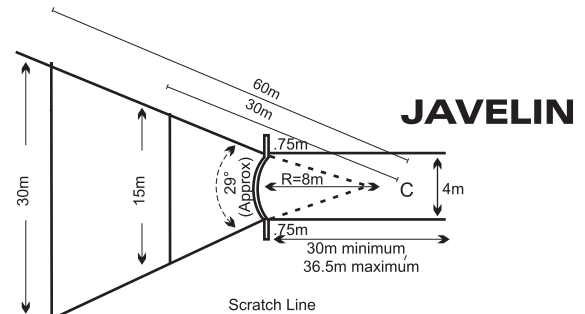

**Scratch Line:** 7cm (2.76in) wide, marked on an arc drawn from a radius of 8 m (8.75yds), from the centre point (C on diagram) and touches the front end of the runway lines. From the centre of this strip mark, two straight lines extending through the ends of the scratch lines for 90m (98.4yds). The lines are marked at approximately 29in from centre point.

**Line Width:** 5cm (1.97in) wide.

## DISCUS

The object of this field event is to throw the discus (a steel rimmed or metal platter) through the air for the furthest distance.

**Confining Circle:** 2.5m (2.7yds) in diameter.

**Sectors:** The first 34.92° sector is marked 40m (43.74yds) from the centre point (C on diagram) and is exactly 27.36m (29.92yds) long. From the centre point to the second sector is 80m (87.49yds) and it is exactly 54.72m (59.84yds) long, the third sector point is 120m (131.23yds) from the centre point and it is 82.08m (89.76yds) long. The outer ends of the sector lines should be marked with flags.

## SHOT PUT

The object of this field event is to push the shot put (a solid metal ball) through the air for the furthest distance.

**Confining Circles:** 2.1m (2.3yds) in diameter.

**Sectors:** The first 34.92° sector is marked 20m (21.87yds) from the centre point (C on diagram) and is exactly 13.68m (14.96yds) long. From the centre point to the second sector is 40m (43.74yds) and it is exactly 27.36 (29.92yds) long. The third sector is 60m (65.62yds) from the centre point and it is exactly 41.04m (44.88yds) long. The outer ends of the sector lines should be marked with flags.