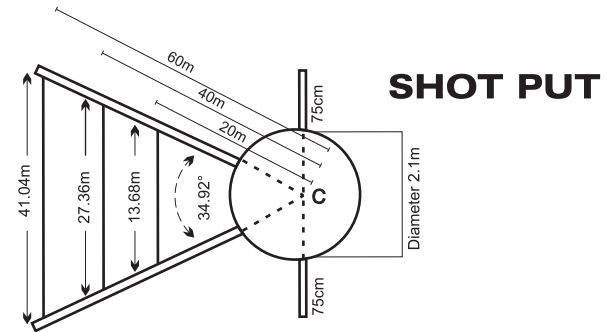

**Line Width:** 5cm (1.97in) wide.

## DISCUS

The object of this field event is to throw the discus (a steel rimmed or metal platter) through the air for the furthest distance.

**Confining Circle:** 2.5m (2.7yds) in diameter.

**Sectors:** The first 34.92° sector is marked 40m (43.74yds) from the centre point (C on diagram) and is exactly 27.36m (29.92yds) long. From the centre point to the second sector is 80m (87.49yds) and it is exactly 54.72m (59.84yds) long, the third sector point is 120m (131.23yds) from the centre point and it is 82.08m (89.76yds) long. The outer ends of the sector lines should be marked with flags.

## SHOT PUT

The object of this field event is to push the shot put (a solid metal ball) through the air for the furthest distance.

**Confining Circles:** 2.1m (2.3yds) in diameter.

**Sectors:** The first 34.92° sector is marked 20m (21.87yds) from the centre point (C on diagram) and is exactly 13.68m (14.96yds) long. From the centre point to the second sector is 40m (43.74yds) and it is exactly 27.36 (29.92yds) long. The third sector is 60m (65.62yds) from the centre point and it is exactly 41.04m (44.88yds) long. The outer ends of the sector lines should be marked with flags.

Javelin, Discus, Shot Put  
DIMENSIONS