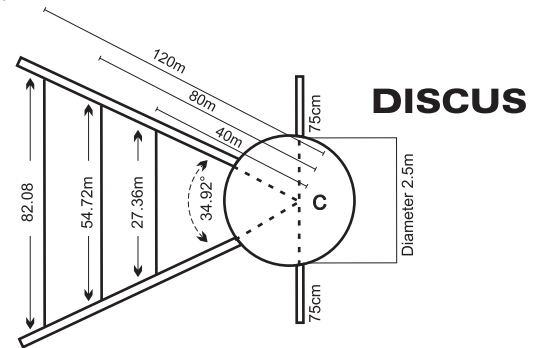

**Line Width:** 5cm (1.97in) wide.

## DISCUS

The object of this field event is to throw the discus (a steel rimmed or metal platter) through the air for the furthest distance.

**Confining Circle:** 2.5m (2.7yds) in diameter.

**Sectors:** The first 34.92° sector is marked 40m (43.74yds) from the centre point (C on diagram) and is exactly 27.36m (29.92yds) long. From the centre point to the second sector is 80m (87.49yds) and it is exactly 54.72m (59.84yds) long, the third sector point is 120m (131.23yds) from the centre point and it is 82.08m (89.76yds) long. The outer ends of the sector lines should be marked with flags.

## SHOT PUT

The object of this field event is to push the shot put (a solid metal ball) through the air for the furthest distance.

**Confining Circles:** 2.1m (2.3yds) in diameter.

**Sectors:** The first 34.92° sector is marked 20m (21.87yds) from the centre point (C on diagram) and is exactly 13.68m (14.96yds) long. From the centre point to the second sector is 40m (43.74yds) and it is exactly 27.36 (29.92yds) long. The third sector is 60m (65.62yds) from the centre point and it is exactly 41.04m (44.88yds) long. The outer ends of the sector lines should be marked with flags.

Javelin, Discus, Shot Put  
DIMENSIONS