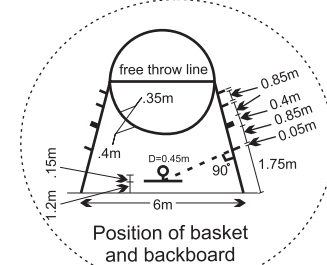

Court Measurement: 28m long by 15m wide (30.62yds by 16.4 yds) maximum, to 22m long by 13m wide (24.06yds by 14.22yds) minimum.

Halfway Line: Parallel to the end lines and extend 15cm (5.9in) beyond the sidelines intersecting them at their midpoint.

Restraining Circle: radius 1.8m (1.97yds) and should be continued by a broken line in the restricted area.

Restricted area: marked by joining the ends of each free throw line to the end line, so that they intersect the end line 3m (3.28yds) from the centre of the end line, the width of the restricted area is 6m (6.56yds) at the end line.

Three short lines 10cm (3.94in) in length and 5cm (1.97in) in width and one block 10cm in length and 40cm in width, are marked on each side of the restricted area creating three spaces extending at right angles. The lines and block are marked from the end line: first mark - 1.75m, (191yds) second mark (block) - 0.9m (.98yds), third and fourth mark - 0.9m (0.98yds). The internal measurements reading 0.85m, 0.85m and 0.85m (33.49in, 33.49in and 33.49in).

Line Width: 5cm (1.97in) wide.

Colour: White

MANAGERS GUIDE	
Pedestrian:	20min
Fastliner:	7min