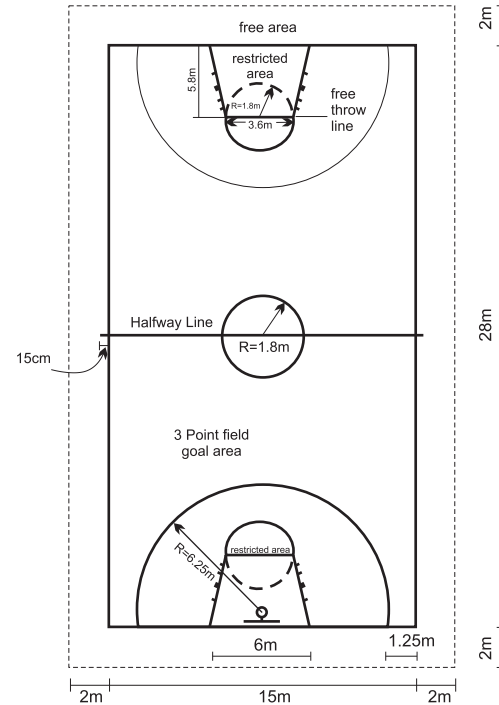

Court Measurement: 28m long by 15m wide (30.62yds by 16.4 yds) maximum, to 22m long by 13m wide (24.06yds by 14.22yds) minimum.

Halfway Line: Parallel to the end lines and extend 15cm (5.9in) beyond the sidelines intersecting them at their midpoint.

Restraining Circle: radius 1.8m (1.97yds) and should be continued by a broken line in the restricted area.

Restricted area: marked by joining the ends of each free throw line to the end line, so that they intersect the end line 3m (3.28yds) from the centre of the end line, the width of the restricted area is 6m (6.56yds) at the end line.

Three short lines 10cm (3.94in) in length and 5cm (1.97in) in width and one block 10cm in length and 40cm in width, are marked on each side of the restricted area creating three spaces extending at right angles. The lines and block are marked from the end line: first mark - 1.75m, (191yds) second mark (block) - 0.9m (.98yds), third and fourth mark - 0.9m (0.98yds). The internal measurements reading 0.85m, 0.85m and 0.85m (33.49in, 33.49in and 33.49in).

Line Width: 5cm (1.97in) wide.

Colour: White

MANAGERS GUIDE	
Pedestrian:	20min
Fastliner:	7min